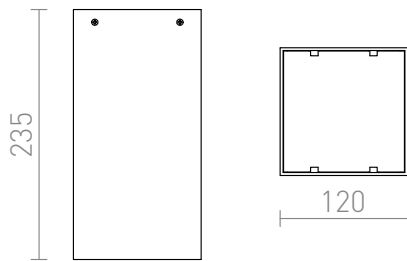

# MEA SQUARE

Square ceiling light for a low energy E27 light source with a satinated glass cover. Available in two versions.

RP EUR incl. VAT

<b>R10196</b>	MEA ceiling angular white 230V E27 18W	<b>68,00</b>
<b>R10213</b>	MEA ceiling angular brushed aluminum 230V E27 18W	<b>68,00</b>