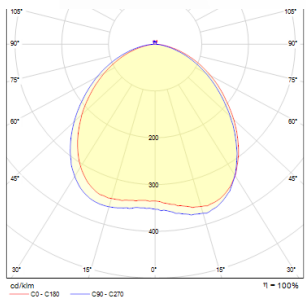

MEA CYLINDRICAL

Cylindrical ceiling light for a low energy E27 light source with a satinated glass cover.

RP EUR incl. VAT

R10212

MEA ceiling cylindrical brushed aluminum
230V E27 18W

68,00

3D model

manual