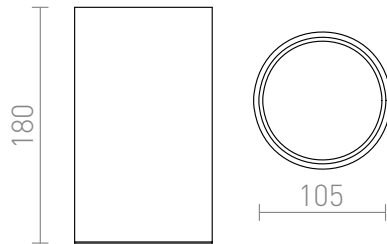

MEA CYLINDRICAL

Cylindrical ceiling light for a low energy E27 light source with a satinated glass cover.

RP EUR incl. VAT

R10212

MEA ceiling cylindrical brushed aluminum
230V E27 18W

68,00

3D model

manual