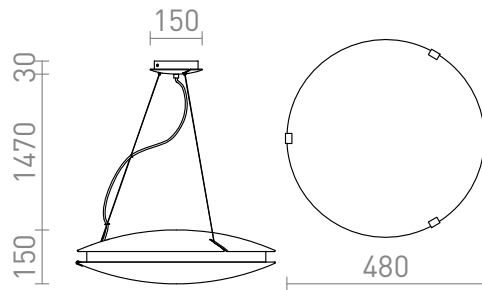

MEDEA

Pendant light for fluorescent tubes with a shade of satin glass. The ceiling cap is also covered by satin glass with incisions for the suspension wires.

RP EUR incl. VAT

R10633

MEDEA pendant satinated glass/chrome
230V 2GX13 55W

229,00

 3D model

 manual

2GX13