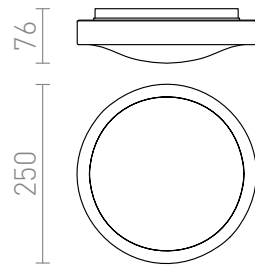

3D model

manual