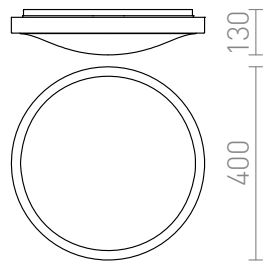

3D model

manual