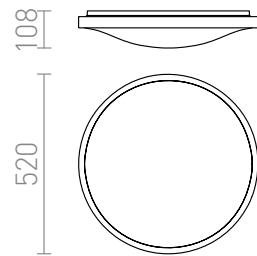

[3D model](#)

[manual](#)