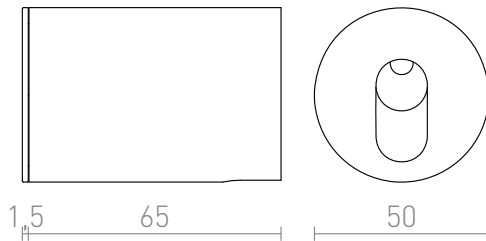

3D model

manual