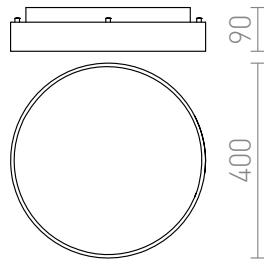

MENSA R 40 CEILING

LED 28W 1800 lm Ra 80

Ceiling light with integrated LED and a lacquered or brushed aluminum frame. Comes with a diffuser of frosted acrylic.

RP EUR incl. VAT

R10583	MENSA R 40 ceiling white 230V LED 28W 3000K	178,00
R12115	MENSA R 40 ceiling brushed aluminum 230V LED 28W 3000K	215,00

 3D model

 manual