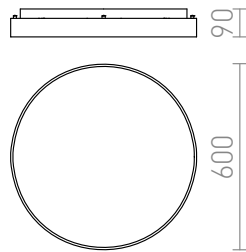

[3D model](#)

[manual](#)

[.ies data](#)