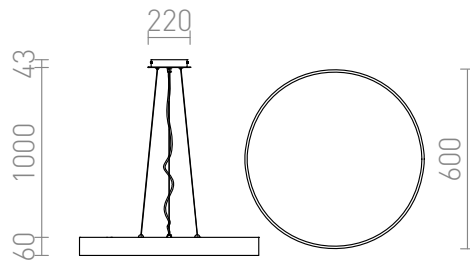

# MENSA R 60 PENDENT

LED 52W 3300 lm Ra 80

LED pendent with a white lacquered or brushed aluminum frame.  
The light is delivered with a frosted acrylic diffuser.

RP EUR incl. VAT

**R12118**

MENSA R 60 pendent brushed aluminum  
230V LED 52W 3000K

**345,00**

 3D model

 manual

 .ies data