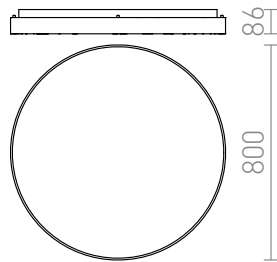

3D model

manual