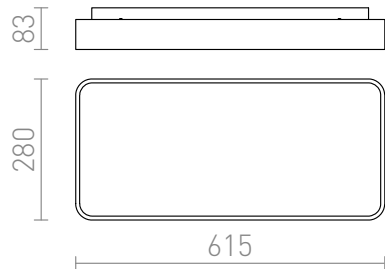

3D model

manual