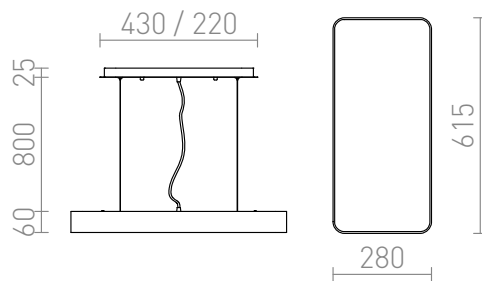

MENSA RC PENDENT

LED 36W 2300 lm Ra 80

LED pendant light with a white lacquered aluminum frame. Delivered with a frosted acrylic diffuser.

RP EUR incl. VAT

R10584

MENSA RC pendent white 230V LED 36W
3000K

178,00

3D model

80

4,545

PDF manual