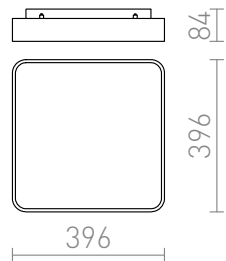

MENSA SQ 40 CEILING

LED 36W 2300 lm Ra 80

Ceiling light with integrated LED and a lacquered or brushed aluminum frame. Comes with a diffuser of frosted acrylic.

RP EUR incl. VAT

R11290	MENSA SQ 40 ceiling brushed aluminum 230V LED 36W 3000K	220,00
R10582	MENSA SQ 40 ceiling white 230V LED 38W 3000K	220,00

3D model

manual