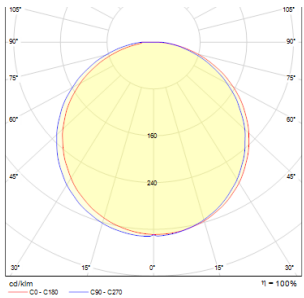

MENSA SQ 40 CEILING

LED 36W 2300 lm Ra 80

Ceiling light with integrated LED and a lacquered or brushed aluminum frame. Comes with a diffuser of frosted acrylic.

RP EUR incl. VAT

R11290	MENSA SQ 40 ceiling brushed aluminum 230V LED 36W 3000K	220,00
R10582	MENSA SQ 40 ceiling white 230V LED 38W 3000K	220,00