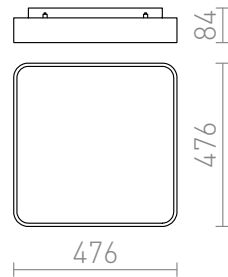

MENSA SQ 48 CEILING

LED 56W 3640 lm Ra 80

Ceiling light with integrated LED and a lacquered or brushed aluminum frame. Comes with a diffuser of frosted acrylic.

RP EUR incl. VAT

R11299	MENSA SQ 48 ceiling brushed aluminum 230V LED 56W 3000K	290,00
R12120	MENSA SQ 48 ceiling white 230V LED 56W 3000K	258,00

3D model

manual