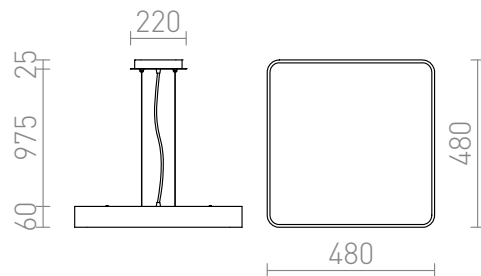

MENSA SQ 48 PENDENT

LED 56W 3530 lm Ra 80

LED pendent light with a white lacquered or brushed aluminum frame. The fixture is delivered with a frosted acrylic diffuser.

RP EUR incl. VAT

R11291

MENSA SQ 48 pendent white 230V LED 56W
3000K

258,00

R11292

MENSA SQ 48 pendent brushed aluminum
230V LED 56W 3000K

290,00

[3D model](#)

[manual](#)