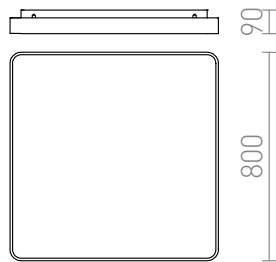

3D model

manual