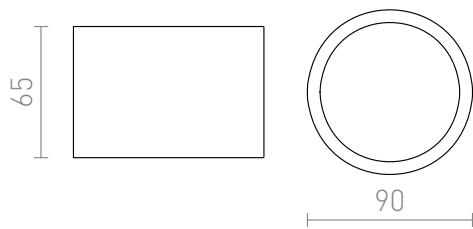

MERA

Surface-mounted aluminum ceiling light for energy efficient GX53 light sources.

RP EUR incl. VAT

R10118

MERA ceiling brushed aluminum 230V
GX53 9W IP54

78,00

IP54

 3D model