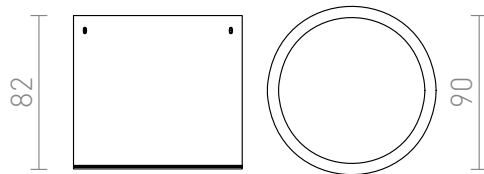

MERA LED

LED 6W 358 lm Ra 80

Ceiling light of aluminum with integrated LED and a matte cover glass.

RP EUR incl. VAT

R10193

MERA LED ceiling brushed aluminum
230V/350mA LED 6W 3000K

98,00

3D model