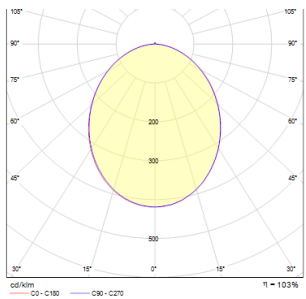

MERA LED

LED 6W 358 lm Ra 80

Ceiling light of aluminum with integrated LED and a matte cover glass.

RP EUR incl. VAT

R10193

MERA LED ceiling brushed aluminum
230V/350mA LED 6W 3000K

98,00

3D model