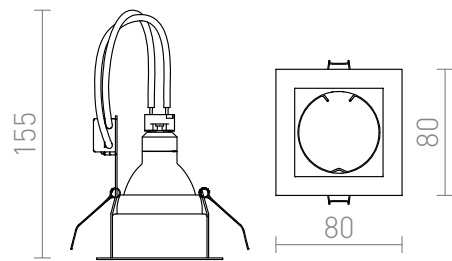

MERIKO GU10

Light with a stainless frame and fixed light source. Only for drywall installation.

RP EUR incl. VAT

R10219

MERIKO GU10 fixed stainless steel 230V
GU10 50W

28,00

3D model

manual

6,8/6,8

0,29

G11841