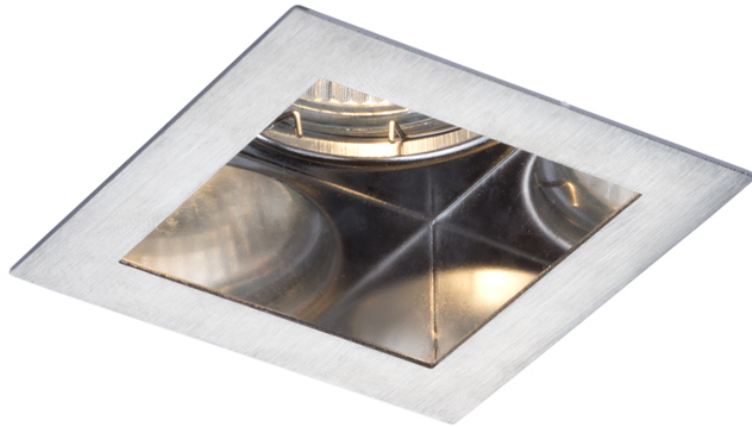

MERIKO GU10

Light with a stainless frame and fixed light source. Only for drywall installation.

RP EUR incl. VAT

R10219

MERIKO GU10 fixed stainless steel 230V
GU10 50W

28,00

3D model

manual