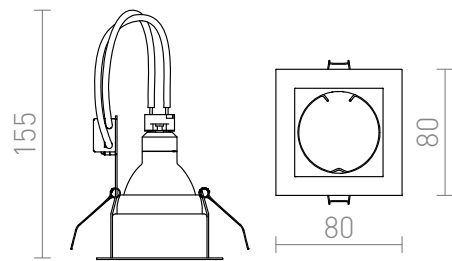

# MERIKO GU5.3

Recessed luminaire with stainless steel frame, firm fixation of the source without the possibility of tilting, use only in plasterboard.

RP EUR incl. VAT

**R10192**

MERIKO GU5,3 fixed stainless steel 12V GU5,3  
50W

**9,20**

3D model

manual

6,8/6,8

0,27

G12233