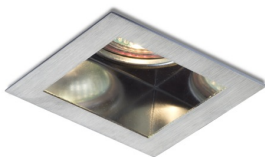

MERIKO GU5.3

Recessed luminaire with stainless steel frame, firm fixation of the source without the possibility of tilting, use only in plasterboard.

RP EUR incl. VAT

R10192

MERIKO GU5,3 fixed stainless steel 12V GU5,3
50W

9,20

3D model

manual

6,8/6,8

0,27

G12233