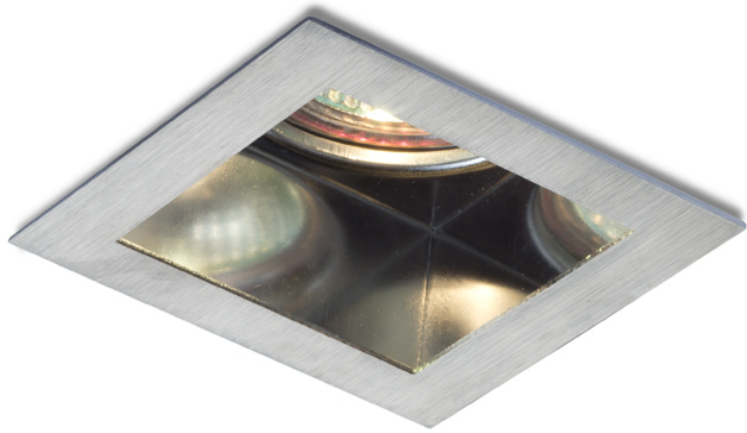

# MERIKO GU5.3

Recessed luminaire with stainless steel frame, firm fixation of the source without the possibility of tilting, use only in plasterboard.

RP EUR incl. VAT

**R10192**

MERIKO GU5,3 fixed stainless steel 12V GU5,3  
50W