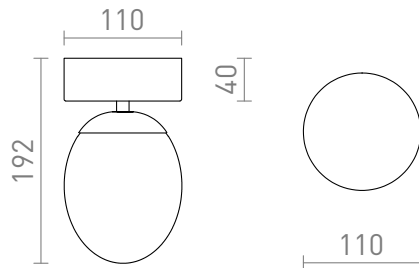

NEW

MERINGUE 11

Oval ceiling light of glass on a chrome-plated base. Suitable for bathrooms.

RP EUR incl. VAT

R13689

MERINGUE 11 ceiling opal-colored
glass/chrome 230V LED G9 9W IP44

98,00

IP44

3D model

PDF manual

G13036