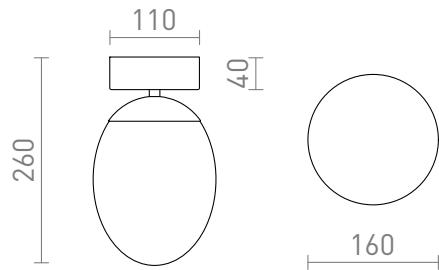

# MERINGUE 16

Oval ceiling light of glass on a chrome-plated base. Suitable in bathrooms.

RP EUR incl. VAT

**R13690**

MERINGUE 16 ceiling opal-colored  
glass/chrome 230V E27 15W IP44

**120,00**

IP44

3D model