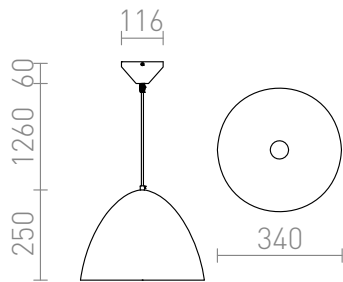

# MERYLYN 34

Metallic conical pendent light with E27 socket.

RP EUR incl. VAT

<b>R12444</b>	MERYLYN 34 pendent brushed aluminum/golden colour 230V E27 28W	<b>78,00</b>
<b>R12445</b>	MERYLYN 34 pendent black/white 230V E27 28W	<b>78,00</b>

 3D model

 manual

G13026