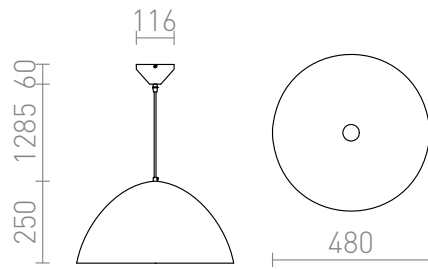

# MERYLYN 48

Metallic conical pendent light with E27 socket.

RP EUR incl. VAT

<b>R12446</b>	MERYLYN 48 pendent brushed aluminum/golden colour 230V E27 42W	<b>120,00</b>
<b>R12447</b>	MERYLYN 48 pendent black/white 230V E27 42W	<b>120,00</b>