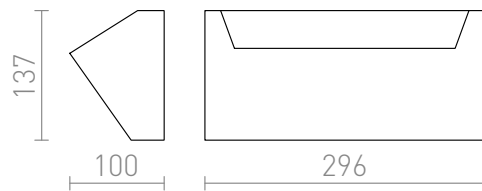

MEX

Wall light of plaster with UP/DOWN illumination which can be colored with interior paint.

RP EUR incl. VAT

R10468

MEX wall plaster 230V G9 2x40W

68,00

3D model

manual