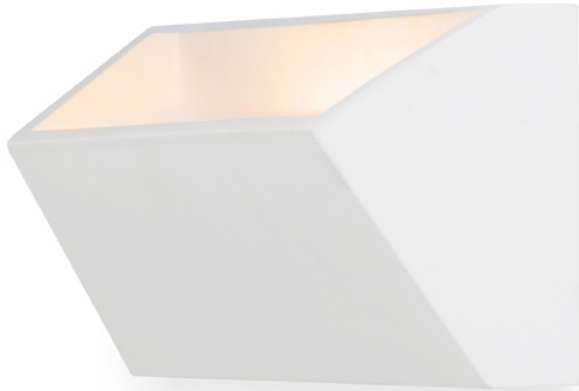

MEX

Wall light of plaster with UP/DOWN illumination which can be colored with interior paint.

RP EUR incl. VAT

R10468

MEX wall plaster 230V G9 2x40W

68,00

3D model

manual