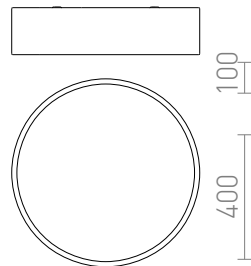

MEZZO

LED 30W 1900 lm Ra 80

Ceiling lamp with a built in LED light source and lacquered aluminum frame. The fixture is supplied with a frosted polycarbonate light diffuser. When combined with the suspension kit it can be installed as a pendent.

RP EUR incl. VAT

R13328	MEZZO 40 DIMM ceiling white 230V LED LED 30W 3000K	188,00
R13329	MEZZO 40 DIMM ceiling black 230V LED LED 30W 3000K	188,00

3D model

manual