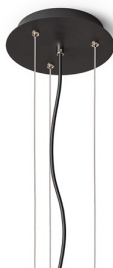

NEW

MEZZO 40/60 PENDANT SET

Pendent set suitable for the MEZZO series.

RP EUR incl. VAT

R13330	MEZZO 40/60 pendant set white 230V	58,00
R13331	MEZZO 40/60 pendant set black 230V	58,00

 3D model

 manual