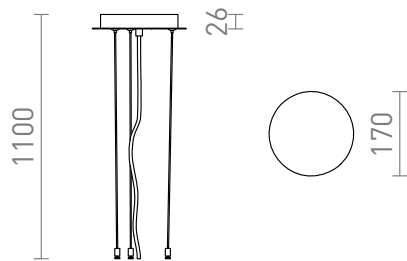

NEW

MEZZO 40/60 PENDANT SET

Pendent set suitable for the MEZZO series.

RP EUR incl. VAT

R13330	MEZZO 40/60 pendant set white 230V	58,00
R13331	MEZZO 40/60 pendant set black 230V	58,00

 3D model

 manual