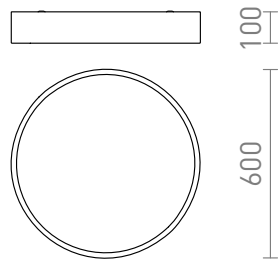

LED 60W 3700 lm Ra 80

Ceiling lamp with a built in LED light source and lacquered aluminum frame. The fixture is supplied with a frosted polycarbonate light diffuser. When combined with the suspension kit (R13330 or R13331), it can be installed as a pendent.

RP EUR incl. VAT

R13332	MEZZO 60 DIMM ceiling white 230V LED LED 60W 3000K	329,00
R13333	MEZZO 60 DIMM ceiling black 230V LED LED 60W 3000K	329,00