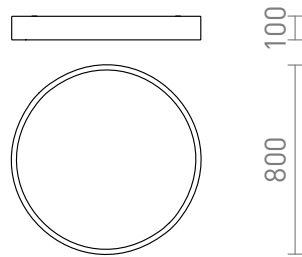

3D model

manual