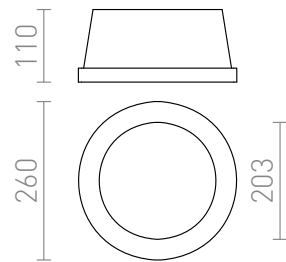

MIA R

Recessed gypsum luminaire with matte polycarbonate shade.
Trimless. Installation only in plasterboard ceilings.

RP EUR incl. VAT

R10444

MIA R recessed plaster/satinated acrylic 230V
E27 2x18W

98,00

3D model