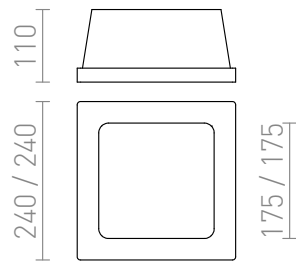

MIA SQ

Recessed plaster light with satin cover glass. Trimless. Installation only in drywall.

RP EUR incl. VAT

R10443

MIA SQ recessed plaster/satinated glass 230V
E27 2x18W

88,00

 3D model

 manual