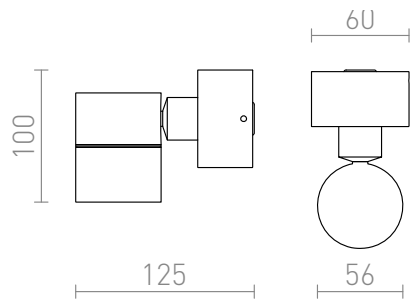

MICO

Wall lamp of die-cast aluminum with a fixed reflector for unidirectional illumination.

RP EUR incl. VAT

R10170

MICO I aluminum 230V GU10 35W IP54

78,00

IP54

3D model