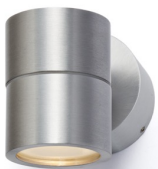

MICO

Wall lamp of die-cast aluminum with a fixed reflector for unidirectional illumination.

RP EUR incl. VAT

R10170

MICO I aluminum 230V GU10 35W IP54

78,00

IP54

3D model