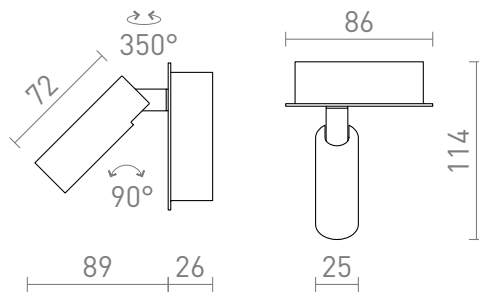

MIG

LED 3W 150 lm Ra 80

Elegant spotlight with switch and built-in LED, suitable in bedrooms. The base comes with a feed-in for cables, for the option to connect to a nearby power socket. Cable not included.

RP EUR incl. VAT

R13644	MIG wall white 230V LED 3W 30° 3000K	58,00
R13645	MIG wall black 230V LED 3W 30° 3000K	58,00
R13646	MIG wall matt nickel 230V LED 3W 30° 3000K	68,00