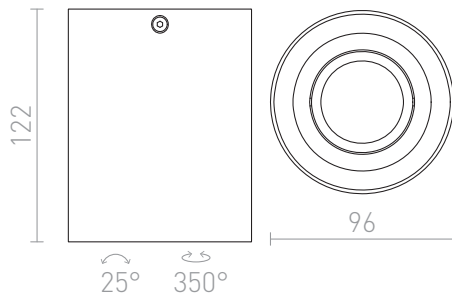

MILANO I

Ceiling surface-mounted light with tilt-function for GU10 light sources.

RP EUR incl. VAT

| | | |
|---------------|--|--------------|
| R12681 | MILANO I ceiling matt black brushed aluminum 230V GU10 35W | 48,00 |
| R12682 | MILANO I ceiling brushed aluminum 230V GU10 35W | 48,00 |

3D model

25°

0,58

PDF manual

G11841