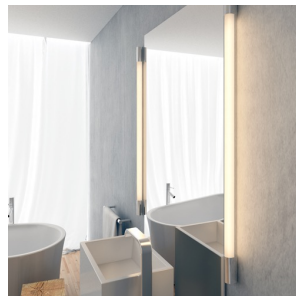

3D model

manual

.ies data