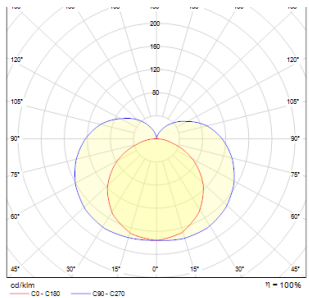

3D model

manual

.ies data