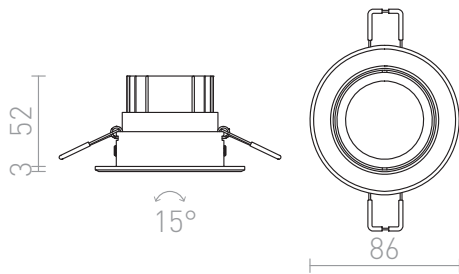

# MIRO

**LED 3W 270 lm Ra 80**

Recessed spotlight with tilt-function and integrated LED. Driver included.

RP EUR incl. VAT

**R10420**

MIRO recessed stainless steel 230V/350mA  
LED 3W 3000K

**29,00**

3D model