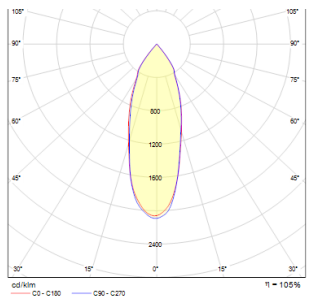

# MIRO

**LED 3W 270 lm Ra 80**

Recessed spotlight with tilt-function and integrated LED. Driver included.

RP EUR incl. VAT

**R10420**

MIRO recessed stainless steel 230V/350mA  
LED 3W 3000K

**29,00**

3D model