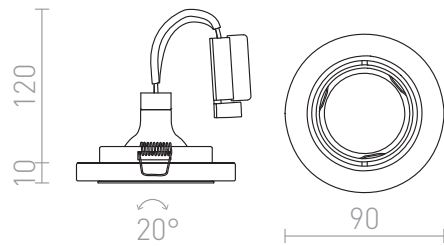

# MIRROLA R

Round recessed directional spotlight of glass for a halogen bulb.

RP EUR incl. VAT

**R10279**

MIRROLA R recessed directional mirror/clear  
glass 230V GU10 50W

**18,00**

3D model

PDF manual