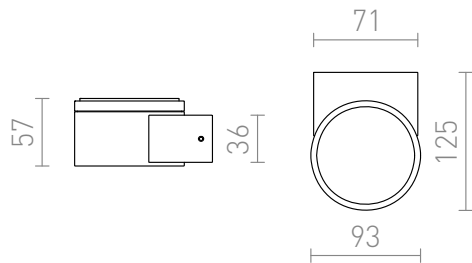

3D model

manual

G12340