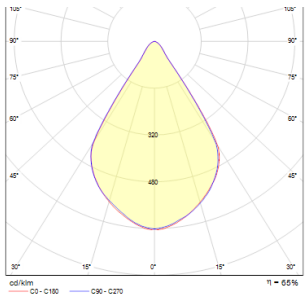

MIZZI CEILING

LED 12W 846 lm Ra 80

Outdoor ceiling light of die-cast aluminum with an integrated high-output 12W LED and clear glass bottom cover

RP EUR incl. VAT

R10551

MIZZI ceiling anthracite grey 230V LED 12W
44° IP65 3000K

178,00

IP65

3D model

manual