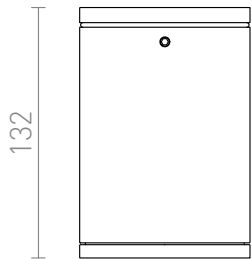

MIZZI CEILING

LED 12W 846 lm Ra 80

Outdoor ceiling light of die-cast aluminum with an integrated high-output 12W LED and clear glass bottom cover

RP EUR incl. VAT

R10551

MIZZI ceiling anthracite grey 230V LED 12W
44° IP65 3000K

178,00

IP65

3D model

manual