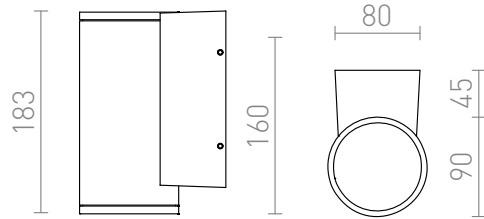

MIZZI I

LED 12W 870 lm Ra 80

Outdoor wall lamp with integrated 12W LED for unidirectional illumination. Base dimensions H / W / D 16/8 / 4.3 cm.

RP EUR incl. VAT

R10549

MIZZI I anthracite grey 230V LED 12W 48°
IP54 3000K

178,00

IP54

48°

1,325

3D model

PDF manual