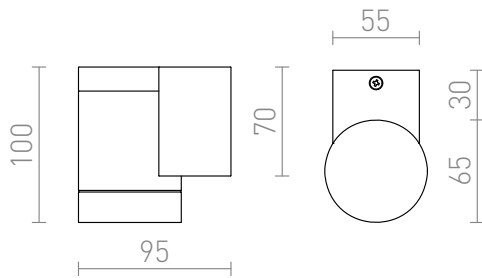

# MIZZI | GU10

Wall outdoor luminaire for unidirectional illumination. The luminaire is fitted with GU10.

RP EUR incl. VAT

**R10600**

MIZZI | silver grey 230V GU10 35W IP54

**48,00**

IP54

 3D model