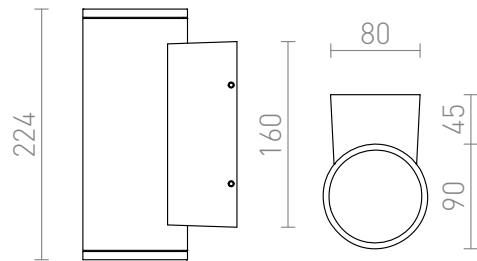

LED 2x12W 1577 lm Ra 80

Outdoor UP/DOWN wall lamp fitted with two 12W LEDs. The dimensions of the base are H/W/D 16/8/4,5 cm.

RP EUR incl. VAT

R10550

MIZZI II anthracite grey 230V LED 2x12W 44°
IP65 3000K

248,00

IP65