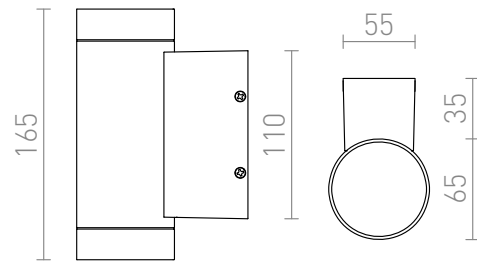

MIZZI II GU10

Wall external aluminum luminaire for two lamps with GU10. Base dimensions H/W/HI 11/5,5/3,5 cm.

RP EUR incl. VAT

R10553

MIZZI II silver grey 230V GU10 2x35W IP54

58,00

IP54

 3D model