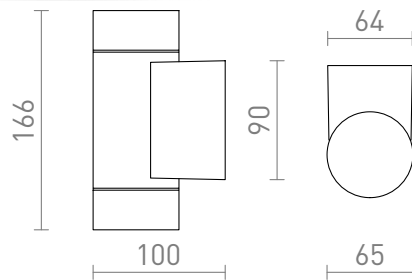

NEW

MIZZI NEW

Outdoor wall light of die-cast aluminum with a GU10 socket for LED light sources.

RP EUR incl. VAT

R13643

MIZZI NEW II wall anthracite grey 230V GU10
2x35W IP65

48,00

IP65

 3D model

 manual

G11841