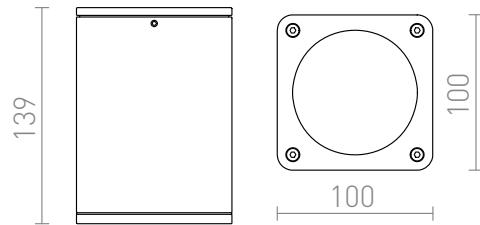

# MIZZI SQ CEILING

**LED 12W 870 lm Ra 80**

Outdoor ceiling light of die-cast aluminum with an integrated high-output 12W LED and clear glass bottom cover.

RP EUR incl. VAT

**R11966**

MIZZI SQ ceiling anthracite grey 230V LED  
12W 46° IP54 3000K

**158,00**

IP54

46°

1,25

3D model

manual