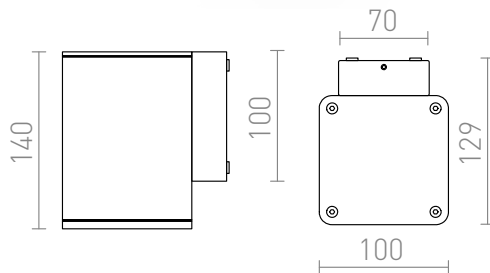

# MIZZI SQ I

**LED 12W 846 lm Ra 80**

Outdoor wall-mounted luminaire made of die-cast aluminum with integrated 12W LED high brightness. For unidirectional illumination.

RP EUR incl. VAT

**R11964**

MIZZI SQ I wall anthracite grey 230V LED  
12W 44° IP54 3000K

**158,00**

IP54

 3D model

 manual