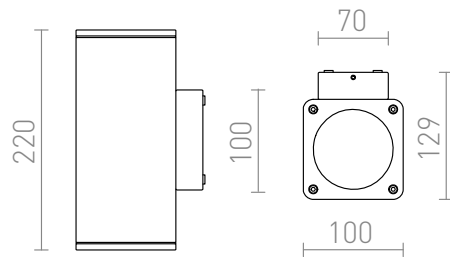

MIZZI SQ II

LED 2x12W 1460 lm Ra 80

Outdoor UP/DOWN wall-mounted luminaire made of pressurized aluminum fitted with two high-bright 12W LEDs.

RP EUR incl. VAT

R11965

MIZZI SQ II wall anthracite grey 230V LED
2x12W 46° IP54 3000K

238,00

IP54

46°

1,4

3D model

PDF manual