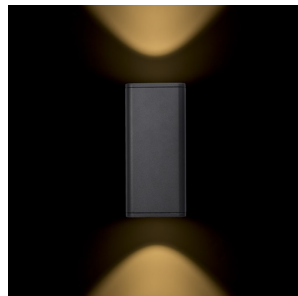

MIZZI SQ II

LED 2x12W 1460 lm Ra 80

Outdoor UP/DOWN wall-mounted luminaire made of pressurized aluminum fitted with two high-bright 12W LEDs.

RP EUR incl. VAT

R11965

MIZZI SQ II wall anthracite grey 230V LED
2x12W 46° IP54 3000K

238,00

IP54

46°

1,4

3D model

PDF manual