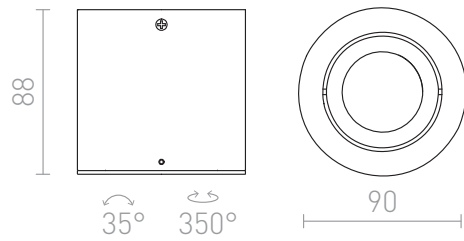

MOCCA

Cylindrical light of polished aluminum, with tilt-function.

RP EUR incl. VAT

R10124

MOCCA ceiling aluminum 230V GU10 50W

78,00

3D model

35°