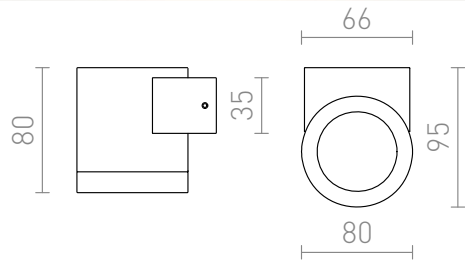

MOIRE I

Wall lamp made of natural aluminum with glass cover for unidirectional illumination.

RP EUR incl. VAT

R10133

MOIRE I aluminum 230V GU10 35W IP54

88,00

IP54

 3D model